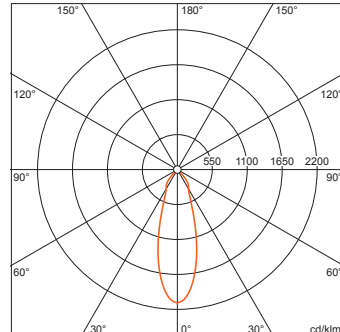

Overview of product data:
01PJ147B3GF21

PCTL-S,LED3100lm830,0/1,wh

Product description

PUNCTOLED® SPOT, downlight, light control with reflector, faceted, of PMMA, diffuse, light emission: direct distribution, LED light colour: 830, control gear: ECG, with terminal, 2-pole, max. 1.5mm², mains connection: 220..240V, AC, 50/60Hz, housing, round, of aluminium, traffic white (RAL 9016), diameter: 165 mm, protection rating (complete): IP20, insulation class (complete): insulation class II (safety insulation), certification: CE, permissible ambient temperature for indoor applications: ≤ +25°C

IP 20

Lamps: LED
Wt. (kg): 1.1
Order No.: 01PJ147B3GF21
GTIN (EAN): 4052899982598

01PJ147B3GF21: 1x LED 3000K / CRI ≥ 80

4052899982598

01PJ147B3GF21

LED 3000K / CRI ≥ 80 ϕ_N 3100 lm

H(m)	ϕ (m)	Emax(lx)	Em(lx)	No. of luminaires in room							
				Reflection factors 70/50/20							
				Em(lx)		100		200		500	
2	1.17	1623	1254	Lh(m)	2.5	3.0	2.5	3.0	2.5	3.0	
3	1.75	722	557	20 m ²	0.7	0.8	1.3	1.5	3.3	3.8	
4	2.34	406	314	30 m ²	1.5	1.3	3.0	2.7	7.5	6.7	
5	2.92	260	201	40 m ²	1.7	1.6	3.3	3.2	8.3	8.1	
6	3.51	180	139	50 m ²	2.1	2.0	4.3	4.0	11	10	
				75 m ²	3.6	3.1	7.1	6.3	18	16	
				100 m ²	4.1	3.9	8.2	7.8	20	19	
				500 m ²	19	18	39	37	97	92	

Maintenance factor 0.8

Rh = Lh

Imax 2095 cd/klm at γ 0°

Luminance values (cd/m²)

C 0/180

L80 10798

L70 8389

L65 8492