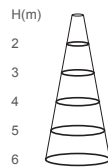

Overview of product data:
01PJ147B3GF21

PCTL-S,LED3100lm830,0/1,wh

Product description

PUNCTOLED® SPOT, downlight, light control with reflector, faceted, of PMMA, diffuse, light emission: direct distribution, LED light colour: 830, control gear: ECG, with terminal, 2-pole, max. 1.5mm², mains connection: 220..240V, AC, 50/60Hz, housing, round, of aluminium, traffic white (RAL 9016), diameter: 165 mm, protection rating (complete): IP20, insulation class (complete): insulation class II (safety insulation), certification: CE, permissible ambient temperature for indoor applications: ≤ +25°C

IP 20

Lamps: LED
Wt. (kg): 1.1
Order No.: 01PJ147B3GF21
GTIN (EAN): 4052899982598

01PJ147B3GF21: 1x LED 3000K / CRI ≥ 80

4052899982598

01PJ147B3GF21

LED 3000K / CRI ≥ 80 ϕ_N 3100 lm

H(m)	ϕ (m)	Emax(lx)	Em(lx)	No. of luminaires in room							
				Reflection factors 70/50/20							
				Em(lx)		100		200		500	
2	1.17	1623	1254	Lh(m)	2.5	3.0	2.5	3.0	2.5	3.0	
3	1.75	722	557	20 m ²	0.7	0.8	1.3	1.5	3.3	3.8	
4	2.34	406	314	30 m ²	1.5	1.3	3.0	2.7	7.5	6.7	
5	2.92	260	201	40 m ²	1.7	1.6	3.3	3.2	8.3	8.1	
6	3.51	180	139	50 m ²	2.1	2.0	4.3	4.0	11	10	
				75 m ²	3.6	3.1	7.1	6.3	18	16	
				100 m ²	4.1	3.9	8.2	7.8	20	19	
				500 m ²	19	18	39	37	97	92	