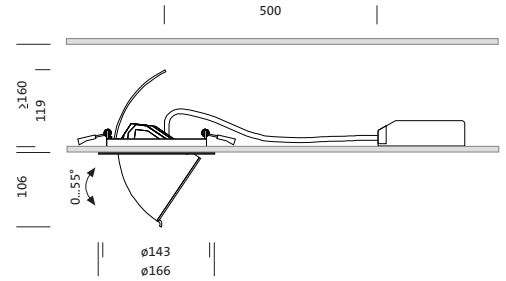

Overview of product data:
01PJ147B3GF21

PCTL-S,LED3100lm830,0/1,wh

Product description

PUNCTOLED® SPOT, downlight, light control with reflector, faceted, of PMMA, diffuse, light emission: direct distribution, LED light colour: 830, control gear: ECG, with terminal, 2-pole, max. 1.5mm², mains connection: 220..240V, AC, 50/60Hz, housing, round, of aluminium, traffic white (RAL 9016), diameter: 165 mm, protection rating (complete): IP20, insulation class (complete): insulation class II (safety insulation), certification: CE, permissible ambient temperature for indoor applications: ≤ +25°C

IP 20

Lamps: LED
Wt. (kg): 1.1
Order No.: 01PJ147B3GF21
GTIN (EAN): 4052899982598

01PJ147B3GF21: 1x LED 3000K / CRI ≥ 80

4052899982598

01PJ147B3GF21

LED 3000K / CRI ≥ 80 ϕ_N 3100 lm

H(m)	ϕ (m)	Emax(lx)	Em(lx)	No. of luminaires in room							
				Reflection factors 70/50/20							
				Em(lx)		100		200		500	
2	1.17	1623	1254	Lh(m)	2.5	3.0	2.5	3.0	2.5	3.0	
3	1.75	722	557	20 m ²	0.7	0.8	1.3	1.5	3.3	3.8	
4	2.34	406	314	30 m ²	1.5	1.3	3.0	2.7	7.5	6.7	
5	2.92	260	201	40 m ²	1.7	1.6	3.3	3.2	8.3	8.1	
6	3.51	180	139	50 m ²	2.1	2.0	4.3	4.0	11	10	
				75 m ²	3.6	3.1	7.1	6.3	18	16	
				100 m ²	4.1	3.9	8.2	7.8	20	19	
				500 m ²	19	18	39	37	97	92	

Operating device:

- Control gear: ECG
- Control: ON/OFF

Material | Colour

- housing: aluminium, traffic white (RAL 9016), round, can be rotated through 350°, can be swivelled through 55°

Mounting

- Mounting method, mounting location: recessed, in the ceiling
- Ø of ceiling cut-out: 150mm
- Arrangement: single arrangement

Electrical connection

- Connection: terminal, 2-pole, max. 1.5mm²
- Nominal voltage: 220..240V, AC, 50/60Hz

Dimensions | Weight

- Diameter: 165mm
- Height: 136mm
- Weight: 1.1kg

Certificates | Standards

- Protection rating: IP20
- Insulation class: insulation class II (safety insulation)
- Permissible ambient temperature: ≤ +25°C
- Certification, designation: CE